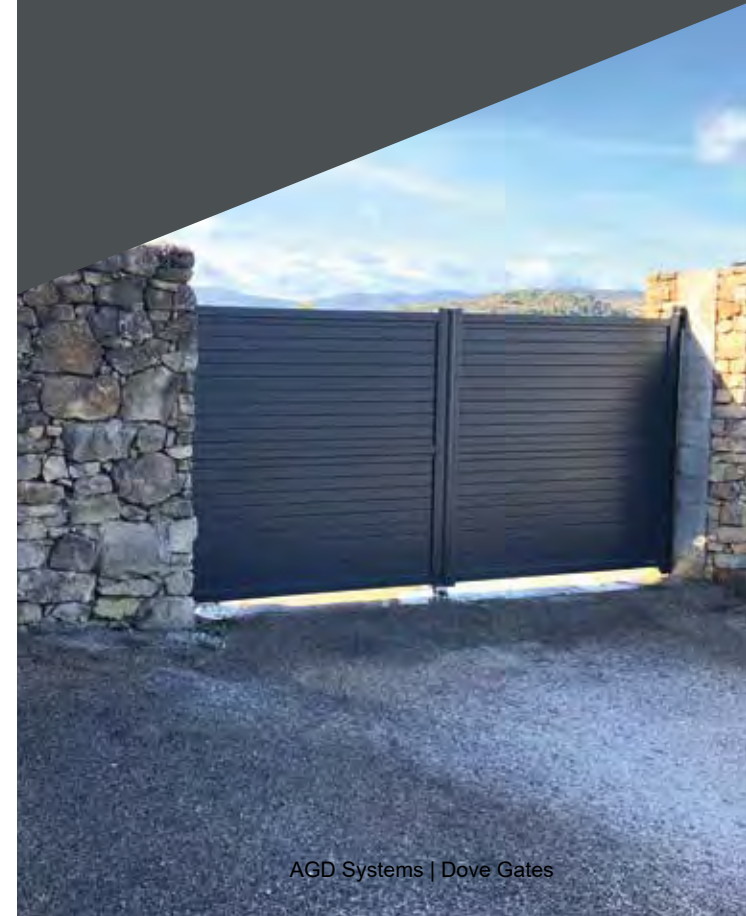

INTIMACY

BRAUNSTON
Sliding gate
RAL 7037

◀ DALLINGTON
DALLINGTON swing gate and wicket door
GRETTON fence
RAL 7031

MALSOR ▶
MALSOR swing gate and
THORPE wicket door
RAL 9010

◀ THORPE
Swing gate
Concealed operator option
Medium oak appearance

BRAUNSTONE ▶
Swing gate
RAL 7016

INTIMACY

Protect the privacy of your home!

With completely solid cladding and a choice of horizontal, vertical or diagonal slats, this elegant and ultra-modern line is ideal for families looking for privacy and security for their home.