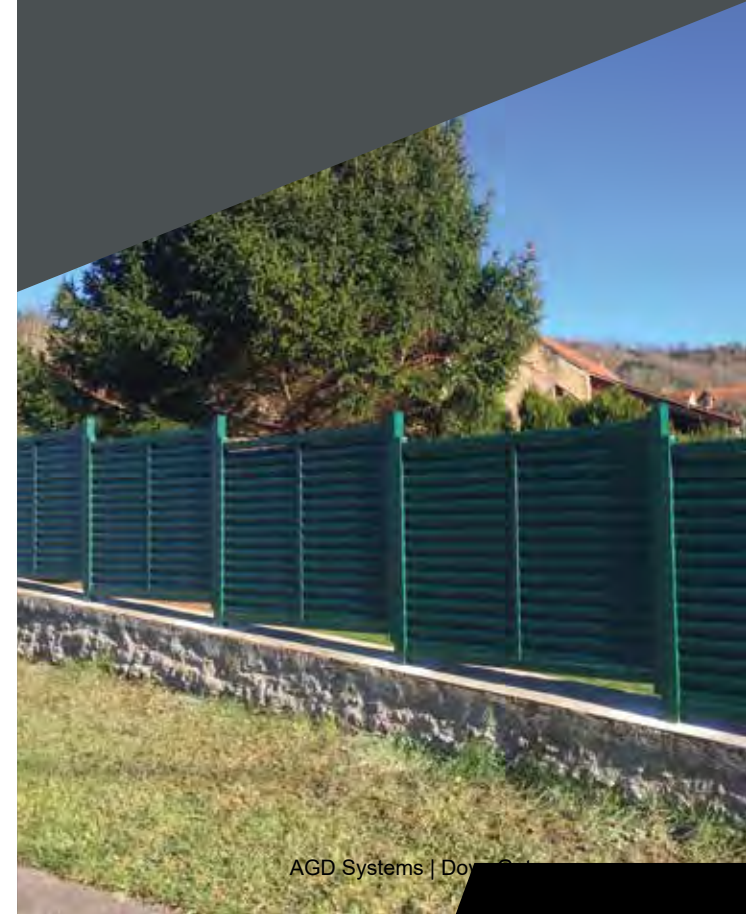

Mears ASHBY
Swing gate
RAL 3004

◀ FALCUTT
Swing gate
RAL 7016

FALCUTT ▶
Sliding gate
Aluminum
post option
RAL 7006

◀ YARDLEY
Swing gate
RAL 9010

FALCUTT ▶
Fence
RAL 6005

DISCRETION

25-YEAR
WARRANTY

For those who love tranquility!

With a solid infill to shield you from the wind, this line offers a happy medium between our HARMONY and INTIMACY ranges. The perfect balance for families looking for peace and tranquility.

Discret

◀ FALCUTT
Swing gate
RAL 5003