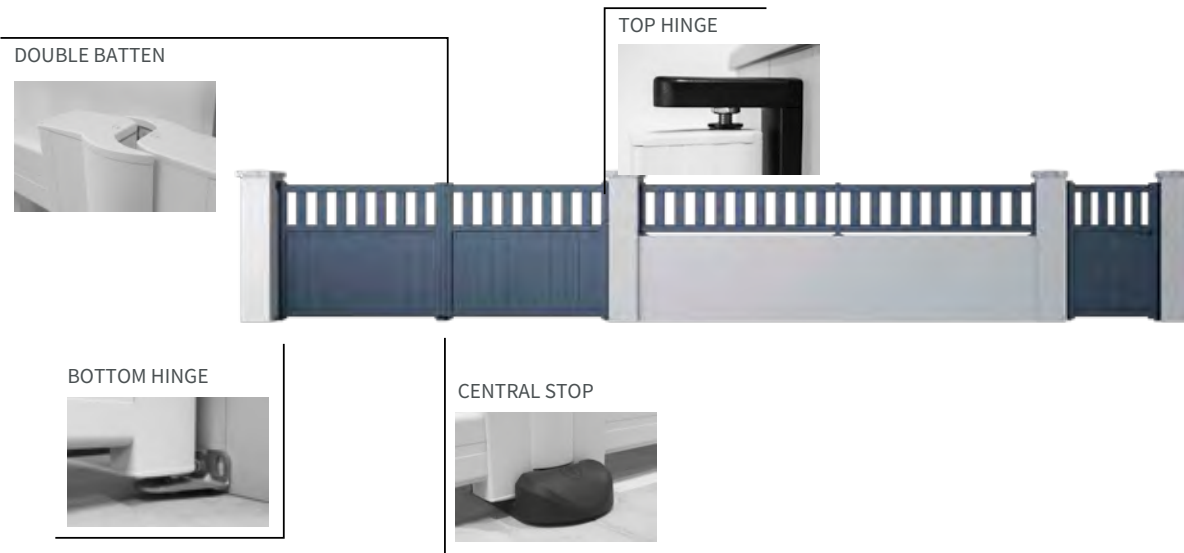

25-YEAR
WARRANTY

A gate to suit your budget!

This line strikes the perfect balance of economy and style and is ideal for a first buy.

Access

◀ MAWSLEY
Swing gate RAL
7016

TITCHMARSH
Swing gate ▶
RAL 7016

HARMONIZE YOUR EXTERIOR

with our gate, wicket door and fence set

OPTION

Double top transom

COLORS

8 Structura colors

THE 8 MODELS

CASWELL

THORNBY

Baiona 250 mm solid slat

Montalban windbreak privacy screen slat

TITCHMARSH

DODFORD

Mirapeis 100 mm openwork slat

Narbona 200 mm openwork slat

(1) compatible with standard opening, reduced dimensions, wide angle opening and exterior opening systems
 (2) 1 cycle = 1 opening + 1 closing