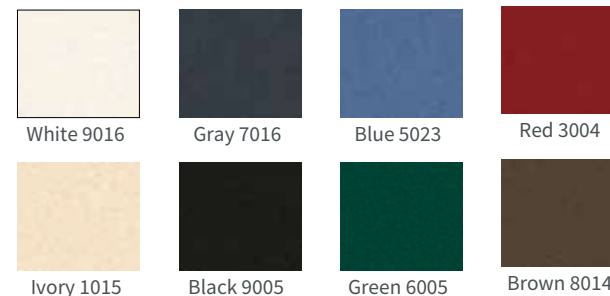

with our gate, wicket door and fence set

OPTION

Double top transom

COLORS

8 Structura colors

THE 8 MODELS

CASWELL

THORNBY